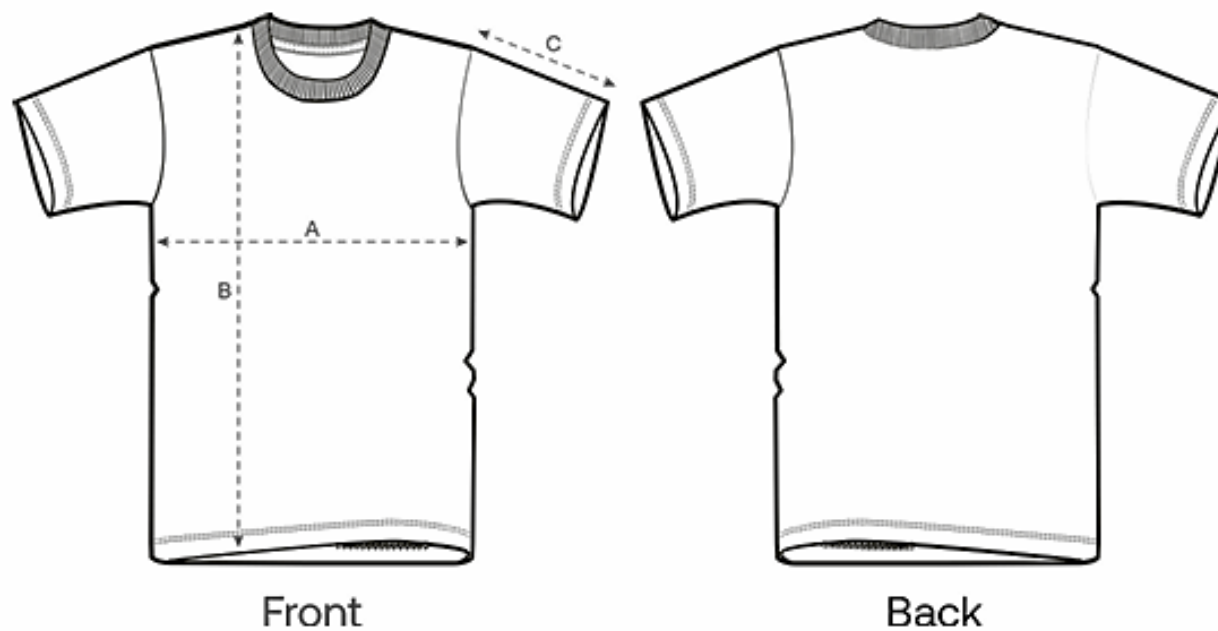

CAMISETA ADULTO

Size Guide

Measurement in cm	XXS	XS	S	M	L	XL	XXL	3XL	4XL	5XL
A - Half Chest	44	46	48	52	55	58	62	66	71	76
B - Body Length	61	64	68	72	74	76	78	80	82	83
C - Sleeve Length	17.5	18.5	20	21.5	22	22.5	23	23.5	23.5	23.5

CAMISETA NIÑO

Size Guide

Measurement in cm	3-4/96-104cm	5-6/110-116cm	7-8/122-128cm	9-11/134-146cm	12-13/152-158cm
A - Half Chest	34	36	38	42	46
B - Body Length	43	47	52	59	66
C - Sleeve Length	12	13	15	17	19

SUDADERA ADULTO

Size Guide

Measurement in cm	XXS	XS	S	M	L	XL	XXL	3XL
A - Half Chest	46	48	50	54	57	60	64	68
B - Body Length	59	62	66	70	72	74	76	78
C - Sleeve Length	56.5	58.5	63	65.5	67.5	68	68.5	68.5

SUDADERA NIÑO

Size Guide

Measurement in cm	3-4/98-104cm	5-6/110-116cm	7-8/122-128cm	9-11/134-146cm	12-13/152-158cm
A - Half Chest	38	40	42	46	50
B - Body Length	43	46	52	59	66
C - Sleeve Length	32	37.5	43.5	50.5	57.5