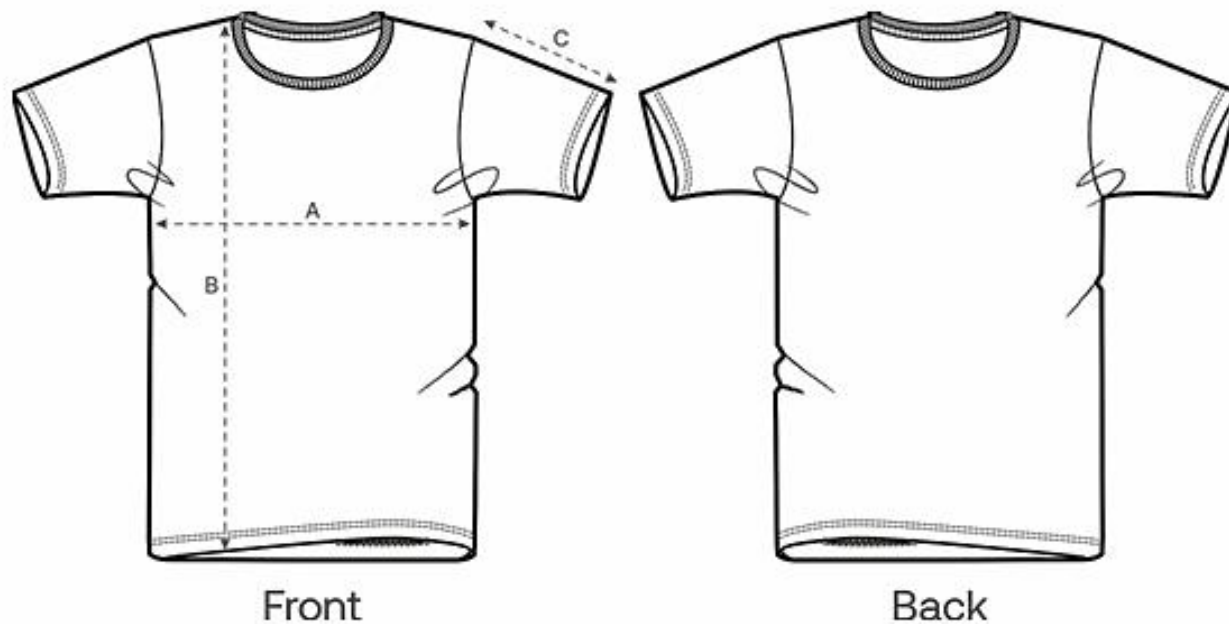

CAMISETA ADULTO

Size Guide

Measurement in cm	XXS	XS	S	M	L	XL	XXL	3XL	4XL	5XL
A - Half Chest	44	46	48	52	55	58	62	66	71	76
B - Body Length	61	64	68	72	74	76	78	80	82	83
C - Sleeve Length	17.5	18.5	20	21.5	22	22.5	23	23.5	23.5	23.5

CAMISETA NIÑO

Size Guide

Measurement in cm	3-4/96-104cm	5-6/110-116cm	7-8/122-128cm	9-11/134-146cm	12-13/152-158cm
A - Half Chest	34	36	38	42	46
B - Body Length	43	47	52	59	66
C - Sleeve Length	12	13	15	17	19

SUDADERA ADULTO

Size Guide

Measurement in cm	XXS	XS	S	M	L	XL	XXL	3XL
A - Half Chest	46	48	50	54	57	60	64	68
B - Body Length	59	62	66	70	72	74	76	78
C - Sleeve Length	56.5	58.5	63	65.5	67.5	68	68.5	68.5

SUDADERA NIÑO

Size Guide

Measurement in cm	3-4/98-104cm	5-6/110-116cm	7-8/122-128cm	9-11/134-146cm	12-13/152-158cm
A - Half Chest	38	40	42	46	50
B - Body Length	43	46	52	59	66
C - Sleeve Length	32	37.5	43.5	50.5	57.5