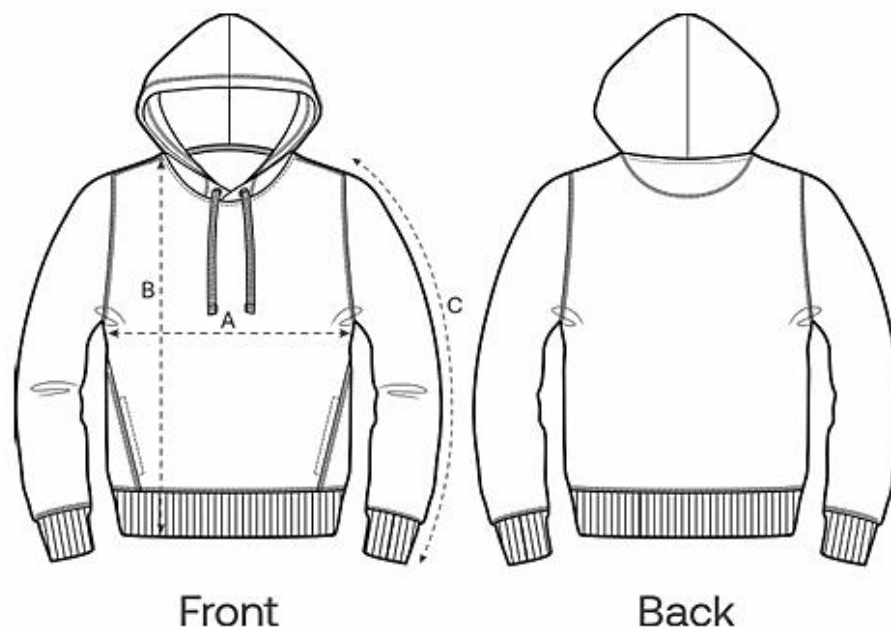

CAMISETA ADULTO

Size Guide

Measurement in cm	XXS	XS	S	M	L	XL	XXL	3XL	4XL	5XL
A - Half Chest	44	46	48	52	55	58	62	66	71	76
B - Body Length	61	64	68	72	74	76	78	80	82	83
C - Sleeve Length	17.5	18.5	20	21.5	22	22.5	23	23.5	23.5	23.5

CAMISETA NIÑO

Size Guide

Measurement in cm	3-4/96-104cm	5-6/110-116cm	7-8/122-128cm	9-11/134-146cm	12-13/152-158cm
A - Half Chest	34	36	38	42	46
B - Body Length	43	47	52	59	66
C - Sleeve Length	12	13	15	17	19

SUDADERA ADULTO

Size Guide

Measurement in cm	XXS	XS	S	M	L	XL	XXL	3XL
A - Half Chest	46	48	50	54	57	60	64	68
B - Body Length	59	62	66	70	72	74	76	78
C - Sleeve Length	56.5	58.5	63	65.5	67.5	68	68.5	68.5

SUDADERA NIÑO

Size Guide

Measurement in cm	3-4/98-104cm	5-6/110-116cm	7-8/122-128cm	9-11/134-146cm	12-13/152-158cm
A - Half Chest	38	40	42	46	50
B - Body Length	43	46	52	59	66
C - Sleeve Length	32	37.5	43.5	50.5	57.5