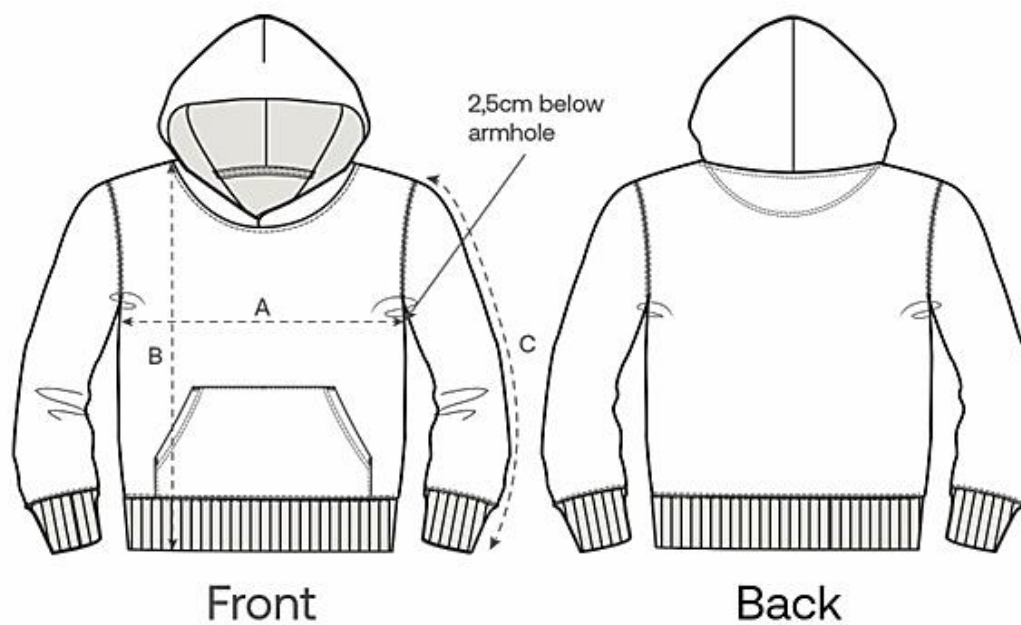

CAMISETA NIÑO

Size Guide

Measurement in cm	3-4/96-104cm	5-6/110-116cm	7-8/122-128cm	9-11/134-146cm	12-13/152-158cm
A - Half Chest	34	36	38	42	46
B - Body Length	43	47	52	59	66
C - Sleeve Length	12	13	15	17	19

SUDADERA ADULTO

Size Guide

Measurement in cm	XXS	XS	S	M	L	XL	XXL	3XL
A - Half Chest	46	48	50	54	57	60	64	68
B - Body Length	59	62	66	70	72	74	76	78
C - Sleeve Length	56.5	58.5	63	65.5	67.5	68	68.5	68.5

SUDADERA NIÑO

Size Guide

Measurement in cm	3-4/98-104cm	5-6/110-116cm	7-8/122-128cm	9-11/134-146cm	12-13/152-158cm
A - Half Chest	38	40	42	46	50
B - Body Length	43	46	52	59	66
C - Sleeve Length	32	37.5	43.5	50.5	57.5